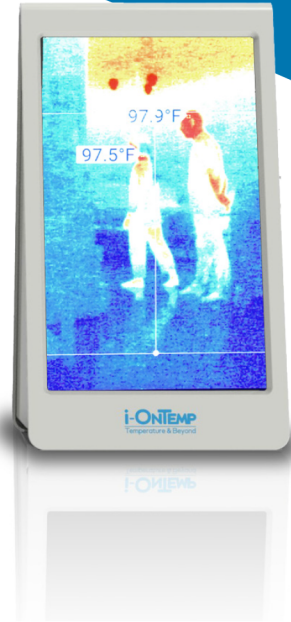

KEY FEATURES

- **Bluetooth enabled** for use with an ear piece
- **Military-grade** technology and production standards for maximum accuracy and quality
- **Visual identification** and tracking of potentially unwell individuals
- Civilian friendly software
- **No assembly required**
- Plug and Play: intuitive system requires **minimal training**
- Monitor **100 persons** per minute
- **Audio alert** when a high temperature is detected
- **Real time** operation for immediate temperature verification
- Adjustable temperature calibration
- Plug-in or portable, **6-8 hour battery-life**
- Enables smooth flow of pedestrian traffic

GENERAL INFORMATION	
Size — mm(in)	W 292 (11.5) H 185 (7.28) D 64 (2.52)
Weight — gr(lb)	1700 (3.75)
Power Bank	15000Mah
Stand Attachment	1/4" screw

THERMAL CAMERA	
Resolution	384 x 288 pixels (>110,000 pixels)
Sensitivity	NETD <0.07°C
Up to 0.3° of 1°C @ target temperature ranges of 25°- 45° C	
NUC Calibration	Shutterless
Optics	6.8mm lens (55° x 41°)
Certifications	CE, FCC, RoHS

TOUCHSCREEN DISPLAY	
Display	WUXGA TFT capacitive
Size	10.1 Inches
Resolution	1920x 1200
Processor	Octa-Core
Front camera	8 megapixel
OS	Android 9.0
Connection	USB Type-C